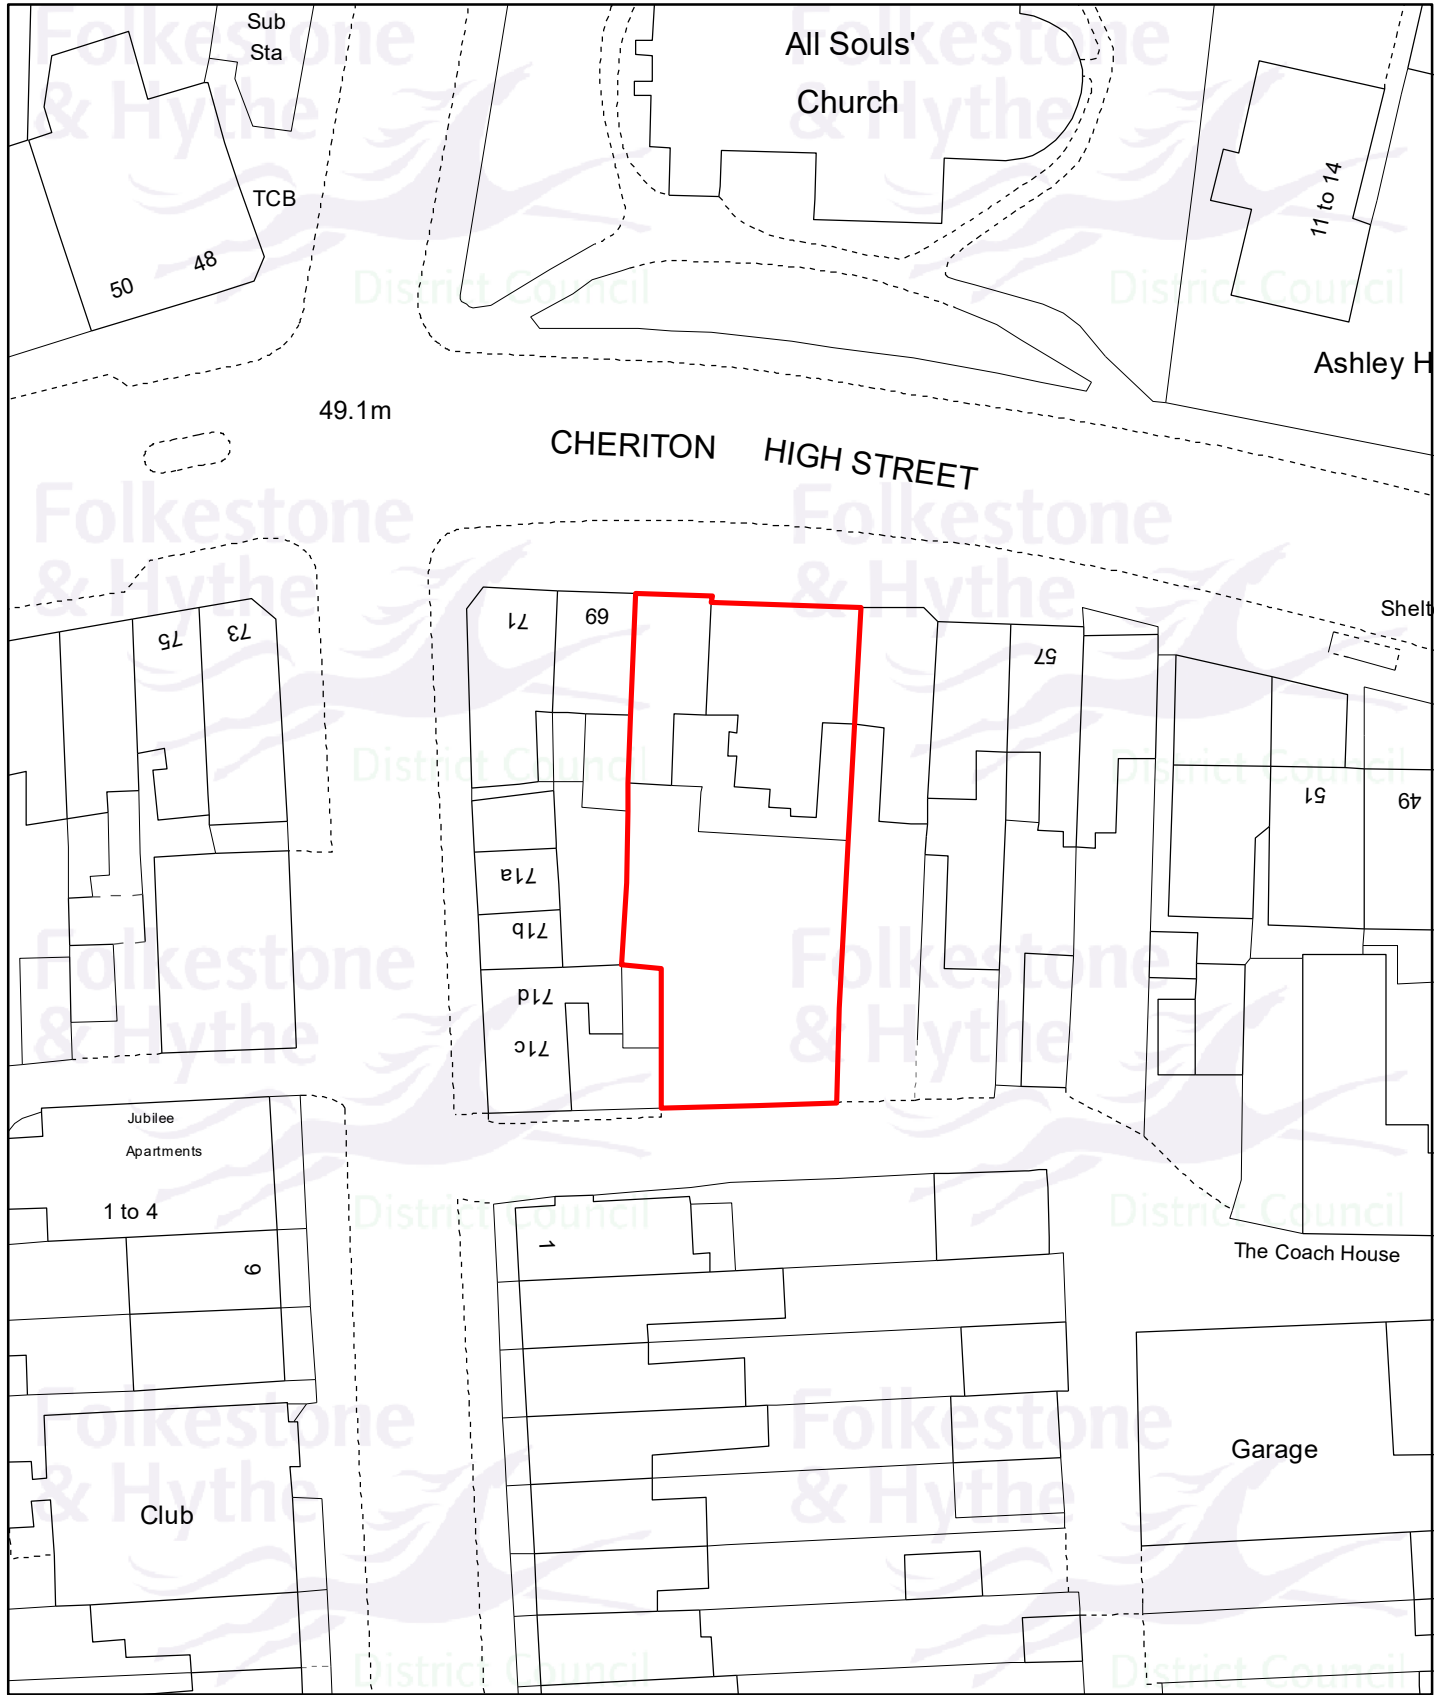

**Plan referred to in Section 192
63 - 67 Cheriton High Street, Folkestone, CT19 4HA**

Planning Application:
21/1177/FH
Drawn date:
12 Nov 2021
Drawn by:
Brian Harper
Drawing ref:
2036/LDC/LS

Llywelyn Lloyd
Llywelyn Lloyd
Chief Planning Officer

Contains Ordnance Survey data
© Crown copyright and database right
Folkestone & Hythe District Council 100019677 - 2021

Drawn at 1:500 on A4